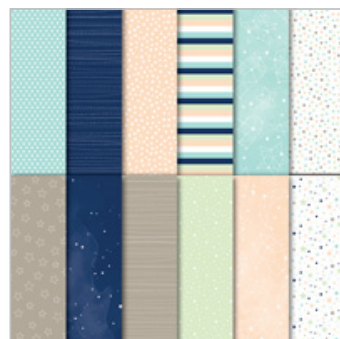

Supply List

Gosia MacKinnon

+44 7928 940 868

gosia.mackinnon@gmail.com

www.gosiamackinnon.blogspot.com

Nature's Poem
Designer Series

Paper
146338
£10.25

Twinkle Twinkle
Designer Series

Paper
146284
£10.25

Under The Mistletoe
Designer Series

Paper
146921
£10.25

Animal Expedition
Designer Series

Paper
146902
£10.25

Best Route Designer
Series Paper

146897
£10.25

Petal Promenade
Designer Series

Paper
146913
£10.25

Tranquil Textures
Designer Series

Paper
146331
£10.25

Garden Impressions
6" X 6" (15.2 X 15.2
Cm) Designer Series

Paper
146289
£10.25

Supply List

Gosia MacKinnon

+44 7928 940 868