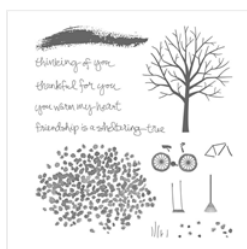

Supply List

Angel Shaver
316-377-0807

angelstamps@hotmail.com
angelstamps1.blogspot.com

[Sheltering Tree
Photopolymer
Stamp Set -
137163](#)

Price: \$25.00

[Grapefruit Grove
8-1/2" X 11"
Cardstock -
146972](#)