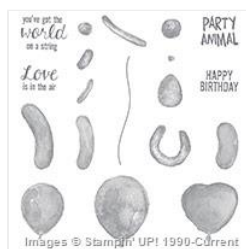

Supply List

Claire Boulton
07427394120

claireyfaircrafts@gmail.com

<http://www2.stampinup.com/ECWeb/default.aspx?email=claireyfaircrafts%40gmail.com&phone=07427+394+120>

[Balloon Builders
Photopolymer
Stamp Set -
140645](#)