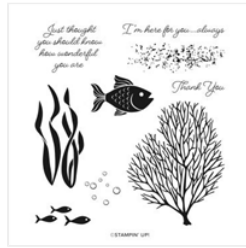

Supply List

Tricia Chuba
pchuba@hotmail.com
<https://butterdishdesigns.com/>

[Seascape Bundle -
158359](#)

Price: \$46.75

[Seascape Cling
Stamp Set -
155009](#)

Price: \$23.00

[Sea Life Dies -
155684](#)

Price: \$29.00