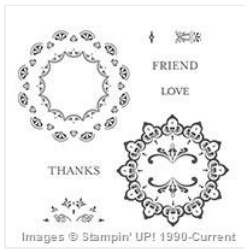

Supply List

Place Order
cinruss@comcast.net
www.stampbystampcreations.com

[Make A Medallion (Photopolymer) - 143274](#)

Price: $0.00