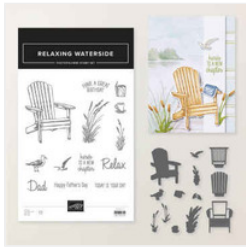

Waterside 7-2-26

Supply List

Michelle Loncar
stamp lady@kc.rr.com
MichelleLoncar.stampinup.net

[Relaxing Waterside Bundle \(English\) - 167928](#)

Price: \$46.75

[Waterside Retreat 12" X 12" \(30.5 X 30.5 Cm\) Designer Series Paper - 167920](#)

Price: \$13.00

[Dewdrops Embellishments - 167748](#)

Price: \$9.00

[Basic White 8-1/2" X 11" Cardstock - 166780](#)

Price: \$14.00

[Misty Moonlight 8-1/2" X 11" Cardstock - 153081](#)

Price: \$14.00

[Old Olive Classic Stampin' Pad - 147090](#)