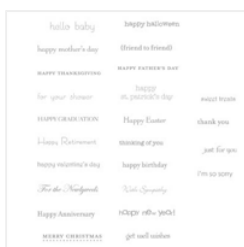

[Whisper White  
Craft Stampin' Pad  
- 101731](#)

Price: \$8.00

[Country Livin'  
Clear-Mount  
Stamp Set -  
141925](#)

Price: \$15.00

[Teeny Tiny Wishes  
Clear-Mount  
Stamp Set -  
127802](#)

Price: \$27.00