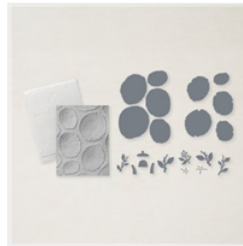

Tree Rings Pop Up [Pop Up Series Card 9]

Supply List

Tami White

tami@stampwithtami.com

www.stampwithtami.com

[Ringed With Nature Bundle \(English\) - 159889](#)

Price: \$53.00

[Ringed With Nature Photopolymer Stamp Set \(English\) - 159883](#)

Price: \$23.00

[Tree Rings Hybrid Embossing Folder - 159888](#)

Price: \$37.00

[Rings Of Love 12" X 12" \(30.5 X 30.5 Cm\) Designer Series Paper - 159939](#)

Price: \$0.00

[Soft Suede Classic Stampin' Pad - 147115](#)