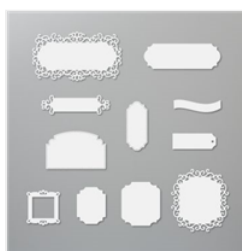

# Supply List

Jane Proffitt  
4849085254

[Jayne2216@yahoo.com](mailto:Jayne2216@yahoo.com)  
<https://galfridaystamping.net>

Expressions In Ink  
Suite Collection  
(English) - 155459

Price: \$75.00

Artistically Inked  
Bundle (English) -  
155456

Price: \$53.00

Ornate Frames  
Dies - 150664

**Sale: \$27.20**

Price: \$34.00

Expressions In Ink  
Ephemera Pack -  
155465

**Sale: \$2.80**

Price: \$7.00

Expressions In Ink  
12" X 12" (30.5 X  
30.5 Cm) Specialty  
Designer Series  
Paper - 155464