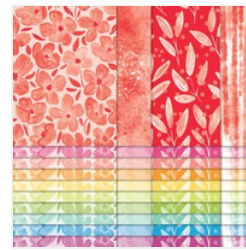

Price: \$20.00

[Berry Burst 8-1/2"  
X 11" Cardstock -  
144243](#)

Price: \$14.00

[Basic White 8-1/2"  
X 11" Thick  
Cardstock -  
159229](#)

Price: \$17.00

[Brights 6" X 6"  
\(15.2 X 15.2 Cm\)  
Designer Series  
Paper - 165301](#)