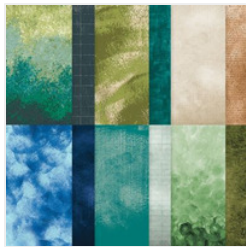

Nature's Symphony Supply List

Rachel Brumley
(479) 6443318

rachel@stampwithrachel.com
<http://www.stampwithrachel.com>

[Nature's
Symphony
Photopolymer
Stamp Set
\(English\) - 166919](#)
Price: \$19.00

[Endless Love
Photopolymer
Stamp Set
\(English\) - 167055](#)
Price: \$20.00

[Endless Love
Bundle \(English\) -
167062](#)
Price: \$47.50

[Very Vanilla 8-1/2"
X 11" Cardstock -
166784](#)
Price: \$14.00

[Secret Sea 8-1/2"
X 11" Cardstock -
165624](#)
Price: \$14.00

[Nature Walk 12" X
12" \(30.5 X 30.5
Cm\) Designer
Series Paper -
166912](#)
Price: \$12.50