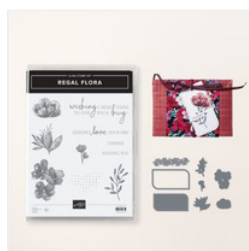

Supply List

Julie DiMatteo | The Paper Pixie

support@thepaperpixie.com

<https://thepaperpixie.com>

[Regal Flora Bundle \(English\) - 164034](#)

Price: \$46.75

[Night Of Navy Classic Stampin' Pad - 147110](#)

Price: \$11.00

[Regal Winter 12" X 12" \(30.5 X 30.5 Cm\) Designer Series Paper - 164156](#)

Price: \$12.50

[Night Of Navy 8-1/2" X 11" Cardstock - 100867](#)

Price: \$14.00

[Misty Moonlight 8-1/2" X 11" Cardstock - 153081](#)