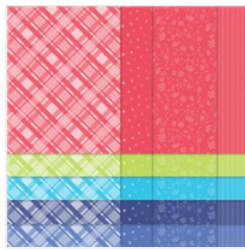

Price: \$23.00

[2022-2024 In Color™ 6" X 6" \(15.2 X 15.2 Cm\) Designer Series Paper - 159253](#)

Price: \$12.00

[Sweet Sorbet 8-1/2" X 11" Cardstock - 159268](#)

Price: \$10.00

[Basic White 8-1/2" X 11" Cardstock - 159276](#)