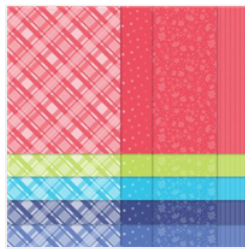

Price: \$23.00

[2022-2024 In Color™ 6" X 6" \(15.2 X 15.2 Cm\) Designer Series Paper - 159253](#)

**Sale: \$4.80**  
Price: \$12.00

[Sweet Sorbet 8-1/2" X 11" Cardstock - 159268](#)

**Sale: \$4.00**  
Price: \$10.00