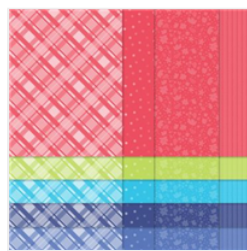

22.6.18 Shaded Summer

Supply List

Judith Patterson
judithpattersonx@gmail.com
www.judithpatterson.net

Shaded Summer Cling Stamp Set - 155783

Price: \$23.00

2022-2024 In Color™ 6" X 6" (15.2 X 15.2 Cm) Designer Series Paper - 159253

Price: \$12.00

Sweet Sorbet 8-1/2" X 11" Cardstock - 159268

Price: \$9.25

Basic White 8-1/2" X 11" Cardstock - 159276

Price: \$10.25

Stampin' Write Marker In Color 2022-2024 - 159219

Price: \$15.00

Tahitian Tide Classic Stampin' Pad - 159210