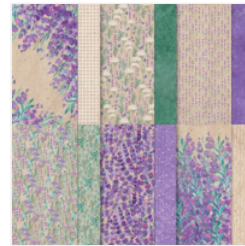

Perennial Lavender Back Fold Fun Fold Card

Supply List

Tina Shaw
9379026439

tinashaw2016@outlook.com
www.tinashaw.stampinup.net

[Painted Lavender Bundle - 162597](#)

Price: \$46.75

[So Sincere Cling Stamp Set \(English\) - 162283](#)

Price: \$24.00

[Highland Heather 8-1/2" X 11" Cardstock - 146986](#)

Price: \$14.00

[Perennial Lavender 12" X 12" \(30.5 X 30.5 Cm\) Designer Series Paper - 162593](#)

Price: \$12.50

[Three Color Glimmer 12" X 12" \(30.5 X 30.5 Cm\) Specialty Paper - 162813](#)