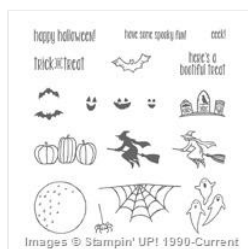

Supply List

Tiffany Horton-Allen
757-404-6806

creativemeasures@cox.net

<http://creativemeasuresbytiffany.blogspot.com/>

[Spooky Fun Photopolymer Stamps - 142236](#)

Price: \$16.00

[Halloween Scenes Edgelits Dies - 141842](#)