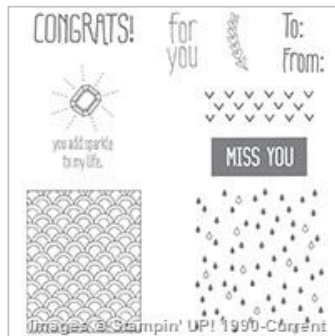

Sparkle & Shine
Wood-Mount Stamp

Set

140730

$31.00