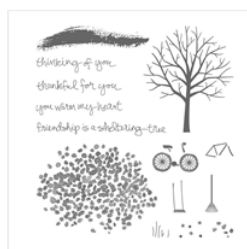

[Sheltering Tree
Photopolymer
Stamp Set -
137163](#)

Price: $25.00