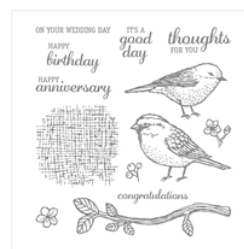

Price: \$7.00

Birds & Blooms
Thinlits Dies -
141477

Price: \$27.00

Best Birds
Photopolymer
Stamp Set -
141525

Price: \$21.00

Linen Thread -
104199

Price: \$5.00

Stampin'
Dimensionals -
104430