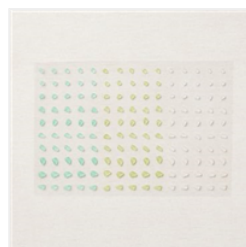

Price: \$17.00

[Pale Papaya 8-1/2" X 11" Cardstock - 155668](#)

Price: \$9.25

[Parakeet Party 8-1/2" X 11" Cardstock - 159259](#)

Price: \$10.00

[Lovely Layers 3-3/4" X 5" \(9.5 X 12.7 Cm\) Vellum - 158919](#)

Price: \$6.00

[Parakeet Party Classic Stampin' Pad - 159208](#)

Price: \$9.00

[Basic White Medium Envelopes - 159236](#)

Price: \$15.00

[2022-2024 In Color Baker's Twine Pack - 159195](#)

Price: \$15.00

[Faux Sea Glass Shapes - 158139](#)