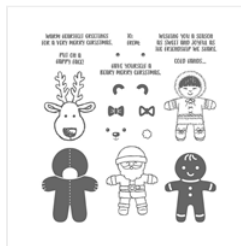

Cookie Cutter Christmas Photopolymer Stamp Set - 142043

Price: $21.00