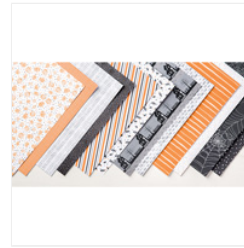

Supply List

Place Order
deseree.krumm@hotmail.com

Hardwood Wood-Mount Stamp - 133032

Price: \$20.00

Sweet Home Photopolymer Stamp Set - 140936

Price: \$21.00

1-1/4" Burlap Ribbon - 132140

Price: \$8.00