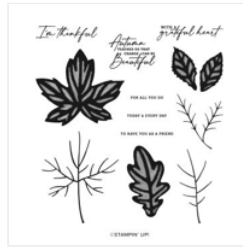

Supply List

Karen Clarke
508-981-6974

clarke.karen.a@gmail.com
<https://karenclarke.stampinup.net/>

[Sweet Days Of Autumn 12" X 12" \(30.5 X 30.5 Cm\) Designer Series Paper & Sticker Sheet \(English\) - 166609](#)

Price: \$17.00

[Autumn To Remember 12" X 12" \(30.5 X 30.5 Cm\) Two-Tone Cardstock - 166499](#)

Price: \$12.00

[Autumn Leaves Photopolymer Stamp Set \(English\) - 162179](#)

Price: \$24.00

[Autumn Leaves Dies - 162185](#)