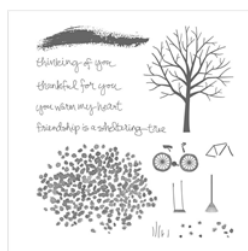

Supply List

Julie Kettlewell

julie.kettlewell@yahoo.com

www.thepaperhaven.stampinup.net

[Sheltering Tree
Photopolymer
Stamp Set -
137163](#)

Price: £23.00

[Hardwood Clear-
Mount Stamp -
133035](#)

Price: £14.00