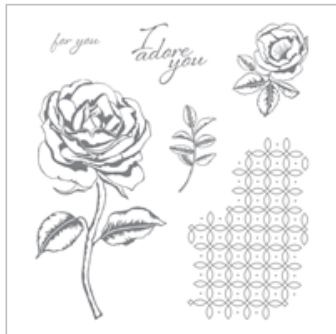

[Graceful Garden Clear-Mount Stamp Set](#)

[Set](#)

143849

$19.00