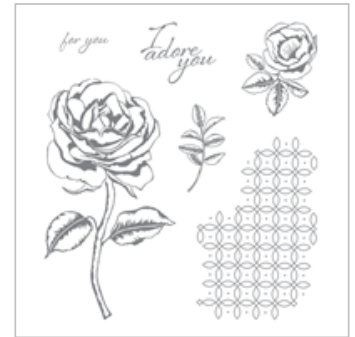

\$23.00

[Lots Of Love Wood-Mount Stamp Set](#)

143799

\$27.00

[Lots Of Love Clear-Mount Stamp Set](#)

143802

\$19.00

[Graceful Garden Wood-Mount Stamp Set](#)