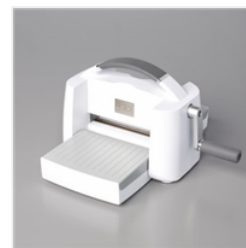

[Fresh As A Daisy
12" X 12" \(30.5 X
30.5 Cm\) Designer
Series Paper -
161289](#)

Price: \$12.50

[Petal Park Builder
Punch - 160576](#)

Price: \$24.00

[Iridescent
Rhinestones Basic
Jewels - 158130](#)

Price: \$7.50

[Stampin' Cut &
Emboss Machine -
149653](#)

Price: \$140.00

[Exposed Brick 3D
Embossing Folder
- 161600](#)

Price: \$11.00

[Stampin'
Dimensionals -
104430](#)

Price: \$5.00

[Mini Glue Dots -
103683](#)

Price: \$8.00