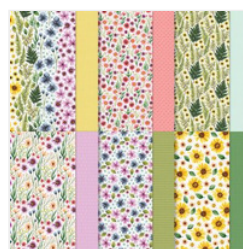

# Supply List

Glenda Calkins

616-340-2406

[glenda@thestampcamp.com](mailto:glenda@thestampcamp.com)

<https://stamp1.ink/shop>

[Impressions  
Abloom Bundle  
\(English\) - 165611](#)

Price: \$48.50

[Heartfelt Hexagon  
Punch - 162888](#)

Price: \$25.00

[Nested Essentials  
Dies - 161597](#)

Price: \$34.00

[Floral Impressions  
12" X 12" \(30.5 X  
30.5 Cm\) Designer  
Series Paper -  
165603](#)

Price: \$12.50

[Basic White 8-1/2"  
X 11" Cardstock -  
166780](#)