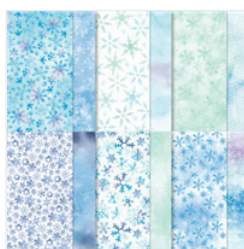

Supply List

Patti Dolan

patti@pspapercrafts.com

www.pspapercrafts.com

[Grace's Garden
Photopolymer
Stamp Set \(En\) -
151513](#)

Price: \$18.00

[Garden Gateway
Dies - 151512](#)

Price: \$35.00

[Snowflake
Splendor Designer
Series Paper -
153512](#)

Price: \$11.50

[Highland Heather
8-1/2" X 11"
Cardstock -
146986](#)

Price: \$14.00

[Whisper White 8-
1/2" X 11"
Cardstock -
100730](#)

Price: \$9.75

[Tuxedo Black
Memento Ink Pad -
132708](#)