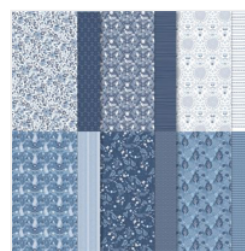

[Countryside Inn 12" X 12" (30.5 X 30.5 Cm) Designer Series Paper - 161467](#)

Price: $12.50