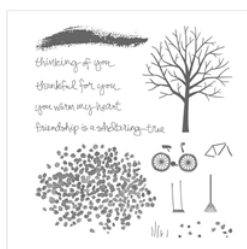

Supply List

Brunie Quinones
inkspirewithbrunie@gmail.com
www.prettyinkspirations.com

[Sheltering Tree
Photopolymer
Stamp Set -
137163](#)

Price: $25.00