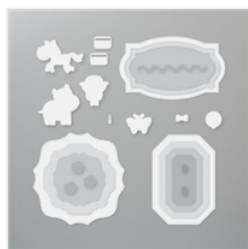

Supply List

Cindy Baughman

808-754-2269

stampedwithaloha@gmail.com

www.stampedwithaloha.com

[Hippo & Friends
Dies - 153585](#)

Price: $36.00