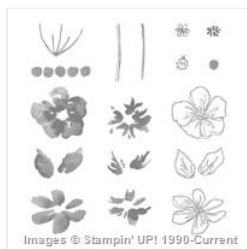

Supply List

Kim Jolley
417-396-5488

stampinartfully@gmail.com
www.stampinartfully.com

[Penned & Painted
Photopolymer
Stamp Set -
141938](#)

Price: \$25.00

[Layering Love
Clear-Mount
Stamp Set -
141965](#)

Price: \$16.00