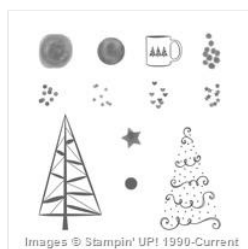

Supply List

Roberta Timmons

740-601-2396

StampwithRoberta@gmail.com

www.stampwithroberta.blogspot.com

[Twinkle Trees
Photopolymer
Stamp Set -
142173](#)

Price: \$16.00

[Tin Of Tags
Photopolymer
Stamp Set -
142180](#)

Price: \$21.00

[Whisper White 8-
1/2" X 11"
Cardstock -
100730](#)

Price: \$9.75

[Cherry Cobbler 8-
1/2" X 11"
Cardstock -
119685](#)

Price: \$14.00

[Cherry Cobbler
Classic Stampin'
Pad - 126966](#)

Price: \$6.50