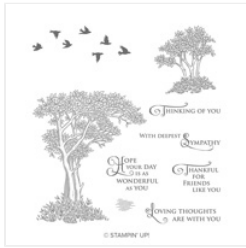

Supply List

Patti Dolan

patti@pspapercrafts.com

www.pspapercrafts.com

[Golden Afternoon Cling Stamp Set - 148772](#)

Price: \$21.00

[Floral Romance 12" X 12" \(30.5 X 30.5 Cm\) Specialty Designer Series Paper - 148586](#)