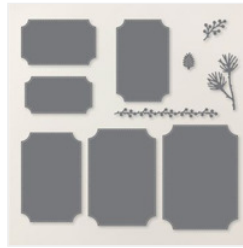

Brushed with Beauty Sympathy Card

Supply List

Susie Wood

(641) 660-2537

ds52wood@gmail.com

www.susiewood.stampinup.net

[Stampin' Cut & Emboss Machine - 149653](#)

Price: \$140.00

[Creative Haven Dies - 167208](#)

Price: \$29.00

[Branching Out Dies - 165775](#)

Price: \$29.00

[Prayers & Promises Photopolymer Stamp Set \(English\) - 167014](#)

Price: \$20.00

[Brushed With Beauty 12" X 12" \(30.5 X 30.5 Cm\) Designer Series Paper - 167082](#)