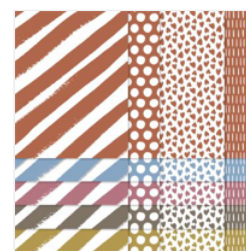

Price: \$13.00

[Boho Blue 8-1/2" X  
11" Cardstock -  
161724](#)

Price: \$11.50

[Copper Clay 8-1/2"  
X 11" Cardstock -  
161721](#)

Price: \$11.50

[2023-2025 In  
Color 6" X 6" \(15.2  
X 15.2 Cm\)  
Designer Series  
Paper - 161646](#)