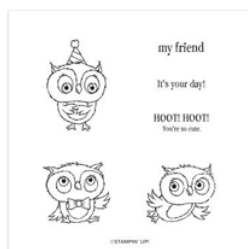

Supply List

Patti Dolan

patti@pspapercrafts.com

www.pspapercrafts.com

[Adorable Owls Cling Stamp Set \(English\) - 160269](#)

Price: \$0.00

[Rain Or Shine Specialty 12" X 12" \(30.5 X 30.5 Cm\) Designer Series Paper - 160540](#)