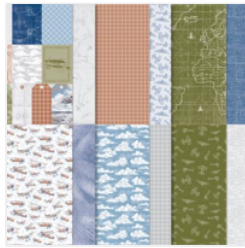

Supply List

Susan Jackson
3867170750

justpeachystamping@gmail.com
<https://justpeachystamping.com>

[Adventurous Sky Bundle \(English\) - 163447](#)

Price: \$53.00

[Take To The Sky 12" X 12" \(30.5 X 30.5 Cm\) Designer Series Paper - 163436](#)

Price: \$12.50

[Copper Clay 8-1/2" X 11" Cardstock - 161721](#)

Price: \$11.50

[Copper Clay Classic Stampin' Pad - 161647](#)

Price: \$9.00

[Boho Blue Classic Stampin' Pad - 161650](#)

Price: \$9.00

[Basic White 8-1/2" X 11" Cardstock - 159276](#)