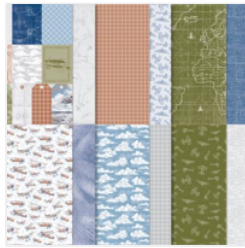

[Take To The Sky 12" X 12" \(30.5 X 30.5 Cm\) Designer Series Paper - 163436](#)

Price: \$12.50

[Copper Clay 8-1/2" X 11" Cardstock - 161721](#)

Price: \$11.50

[Copper Clay Classic Stampin' Pad - 161647](#)