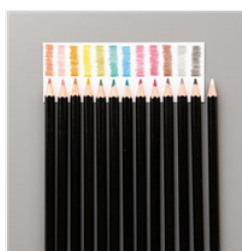

Supply List

Place Order
sam@pootlespapercraft.co.uk

Over The Moon
Cling Stamp Set
(En) - 149331

Price: £19.00

Wrapped In Plaid
6" X 6" (15.2 X
15.2 Cm) Specialty
Designer Series
Paper - 149596

Price: £13.00

Watercolor Pencils
- 141709

Price: £15.00

Watercolor Pencils
Assortment 2 -
149014

Price: £11.75

Blender Pens -
102845

Price: £11.25

Shaded Spruce A4
Cardstock -
147006

Price: £8.25