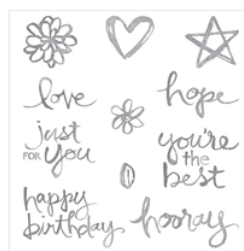

[Watercolor Words Photopolymer Stamp Set - 138702](#)

Price: $26.00