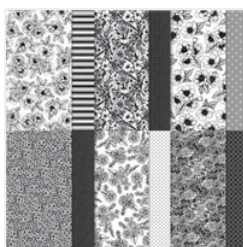

[True Love 12" X
12" (30.5 X 30.5
Cm) Designer
Series Paper -
154281](#)

Price: $15.75