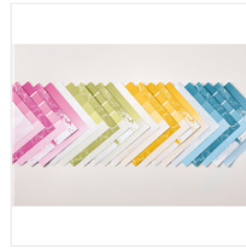

Supply List

Place Order
sherysheckler@aol.com

[Berry Burst 8-1/2"
X 11" Cardstock -
144243](#)

Price: \$14.00

[Whisper White 8-
1/2" X 11"
Cardstock -
100730](#)

Price: \$9.75

[Night Of Navy 8-
1/2" X 11"
Cardstock -
100867](#)

Price: \$14.00

[Color Theory
Designer Series
Paper Stack -
144193](#)

Price: \$10.00

[Daisy Delight
Photopolymer
Stamp Set -
143669](#)

Price: \$17.00

[Daisy Punch -
143713](#)

Price: \$18.00

[Gold Faceted
Gems - 144141](#)