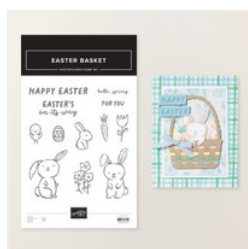

Supply List

Peggy Murwin

815-653-2216

peggymurwin@comcast.net

www.stampwithpeggy.com

[Easter Basket
Photopolymer
Stamp Set
\(English\) - 166940](#)

Price: \$19.00

[Balmy Blue 8-1/2"
X 11" Cardstock -
146982](#)

Price: \$14.00

[Strawberry Slush
8-1/2" X 11"
Cardstock -
165625](#)

Price: \$14.00

[Old Olive 8-1/2" X
11" Cardstock -
100702](#)

Price: \$14.00

[Pecan Pie 8-1/2" X
11" Cardstock -
161717](#)

Price: \$14.00