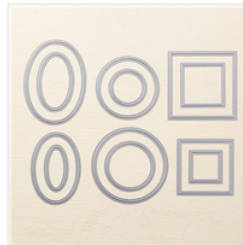

Price: \$10.50

[Bermuda Bay Classic Stampin' Pad - 147096](#)

Price: \$8.00

[Whisper White 8-1/2" X 11" Cardstock - 100730](#)

Price: \$9.75

[Whisper White 8-1/2" X 11" Thick Cardstock - 140272](#)

Price: \$8.25

[Basic Gray 8-1/2" X 11" Cardstock - 121044](#)

Price: \$14.00

[Stitched Shapes Dies - 145372](#)

Price: \$30.00

[Country Floral Dynamic Textured Impressions Embossing Folder - 149698](#)

Price: \$0.00