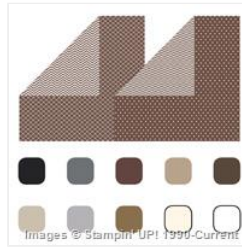

Supply List

Place Order
mstampin@wi.rr.com

[Real Red 8-1/2" X 11" Cardstock - 102482](#)

Price: \$14.00

[Whisper White 8-1/2" X 11" Cardstock - 100730](#)

Price: \$9.75

[Neutrals Backgrounds Designer Series Paper Stack - 130132](#)