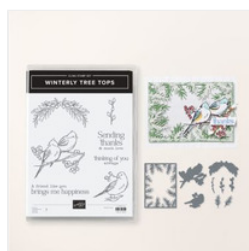

Winterly Tree Tops Easel Card Supply List

Lisa Ann Bernard

(707) 513-7718

lisa@queenbcreations.net

<http://www.queenbcreations.net>

[Winterly Tree Tops
Bundle \(English\) -
164066](#)

Price: \$55.75

[Copper Clay 8-1/2"
X 11" Cardstock -
161721](#)

Price: \$11.50

[Mossy Meadow 8-
1/2" X 11"
Cardstock -
133676](#)

Price: \$14.00

[Blackberry Bliss 8-
1/2" X 11"
Cardstock -
133675](#)

Price: \$14.00

[Basic White 8-1/2"
X 11" Cardstock -
159276](#)

Price: \$13.00