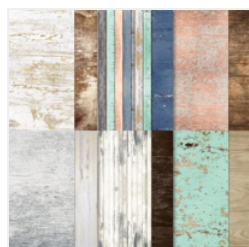

Price: \$11.50

[Mossy Meadow 8-
1/2" X 11"
Cardstock -
133676](#)

Price: \$14.00

[Blackberry Bliss 8-
1/2" X 11"
Cardstock -
133675](#)

Price: \$14.00

[Basic White 8-1/2"
X 11" Cardstock -
159276](#)

Price: \$13.00

[Nests Of Winter
12" X 12" \(30.5 X
30.5 Cm\) Designer
Series Paper -
164183](#)

Price: \$12.50

[Country Woods
12" X 12" \(30.5 X
30.5 Cm\) Designer
Series Paper -
163393](#)

Price: \$12.50

[Copper Clay
Classic Stampin'
Pad - 161647](#)