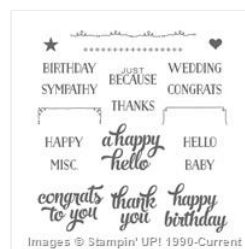

Price: \$9.75

[Tin Of Cards
Photopolymer
Stamp Set -
138946](#)

Price: \$17.00

[Hello Honey 8-1/2\"/>
X 11\" Cardstock -
133678](#)

Price: \$7.00

[Soft Suede Classic
Stampin' Pad -
126978](#)

Price: \$6.50

[You've Got This
Clear-Mount
Stamp Set -
139575](#)