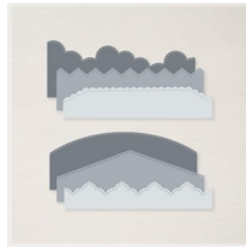

Starry Sky Country Bouquet Card For In-Color Club

Mary Bush

stampwithmarybush@yahoo.com
www.stampinthesand.stampinup.net

Supply List

[Country Bouquet
Photopolymer
Stamp Set
\(English\) - 160377](#)

Price: \$23.00

[Basic Borders Dies
- 155558](#)

Price: \$29.00

[Stylish Shapes
Dies - 159183](#)

Price: \$30.00

[Rectangle Stitched
Dies - 151820](#)

Price: \$35.00

[Starry Sky 8-1/2" X
11" Cardstock -
159263](#)

Price: \$10.00