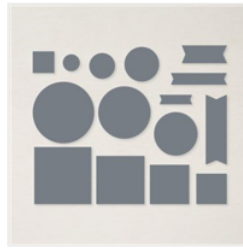

Starry Sky Country Bouquet Card For In-Color Club

Mary Bush

stampwithmarybush@yahoo.com
www.stampinthesand.stampinup.net

Supply List

[Country Bouquet
Photopolymer
Stamp Set
\(English\) - 160377](#)

Price: \$23.00

[Basic Borders Dies
- 155558](#)

Price: \$29.00

[Stylish Shapes
Dies - 159183](#)

Price: \$30.00

[Rectangle Stitched
Dies - 151820](#)

Price: \$35.00

[Starry Sky 8-1/2" X
11" Cardstock -
159263](#)

Price: \$10.00