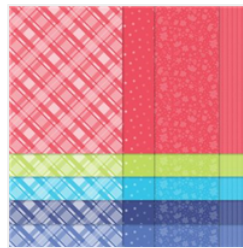

Starry Sky Country Bouquet Card For In-Color Club

Mary Bush

stampwithmarybush@yahoo.com
www.stampinthesand.stampinup.net

Supply List

[Country Bouquet
Photopolymer
Stamp Set
\(English\) - 160377](#)

Price: \$23.00

[Basic Borders Dies
- 155558](#)

Price: \$29.00

[Stylish Shapes
Dies - 159183](#)

Price: \$30.00

[Rectangle Stitched
Dies - 151820](#)

Price: \$35.00

[Starry Sky 8-1/2" X
11" Cardstock -
159263](#)

Price: \$10.00

[Starry Sky Classic
Stampin' Pad -
159212](#)

Price: \$9.00

[Parakeet Party
Classic Stampin'
Pad - 159208](#)

Price: \$9.00

[2022-2024 In
Color™ 6" X 6"
\(15.2 X 15.2 Cm\)
Designer Series
Paper - 159253](#)