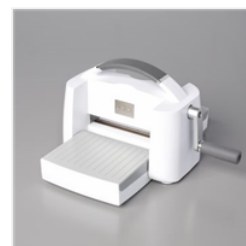

Price: \$13.00

[Stampin' Cut & Emboss Machine - 149653](#)

Price: \$140.00

[Stitched Shapes Dies - 152323](#)

Price: \$30.00

CARD: Don't stop believin' in Santa card

Tami White

tami@stampwithtami.com