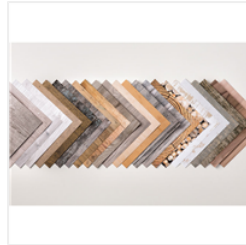

Price: \$33.00

[Big Shot - 143263](#)

Price: \$110.00

[Magnetic Platform
- 130658](#)

Price: \$40.00

[Very Vanilla 8-1/2"
X 11" Thick
Cardstock -
144237](#)

Price: \$9.00

[Wood Textures
Designer Series
Paper Stack -
144177](#)