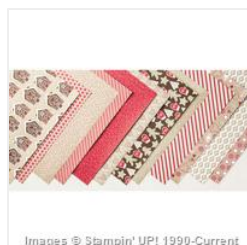

Price: £11.75

[All Is Calm Specialty Designer Series Paper - 135823](#)

Price: £11.50

[Blooms & Bliss Designer Series Paper - 141654](#)

Price: £10.00

[By The Shore Designer Series Paper - 141640](#)

Price: £10.00